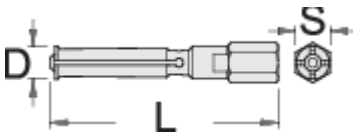

Arm for 689/2BI

689.1/4

Profiles

	D"	L	S	
623089	6,5 - 8	81	14	38
623090	10 - 12	83	14	53
623091	12 - 15	92	14	65
623092	17 - 20	102,5	14	125
623093	22 - 28	125	17	269
623094	30 - 36	140	22	525

* Images of products are symbolic. All dimensions are in mm, and weight in grams. All listed dimensions may vary in tolerance.