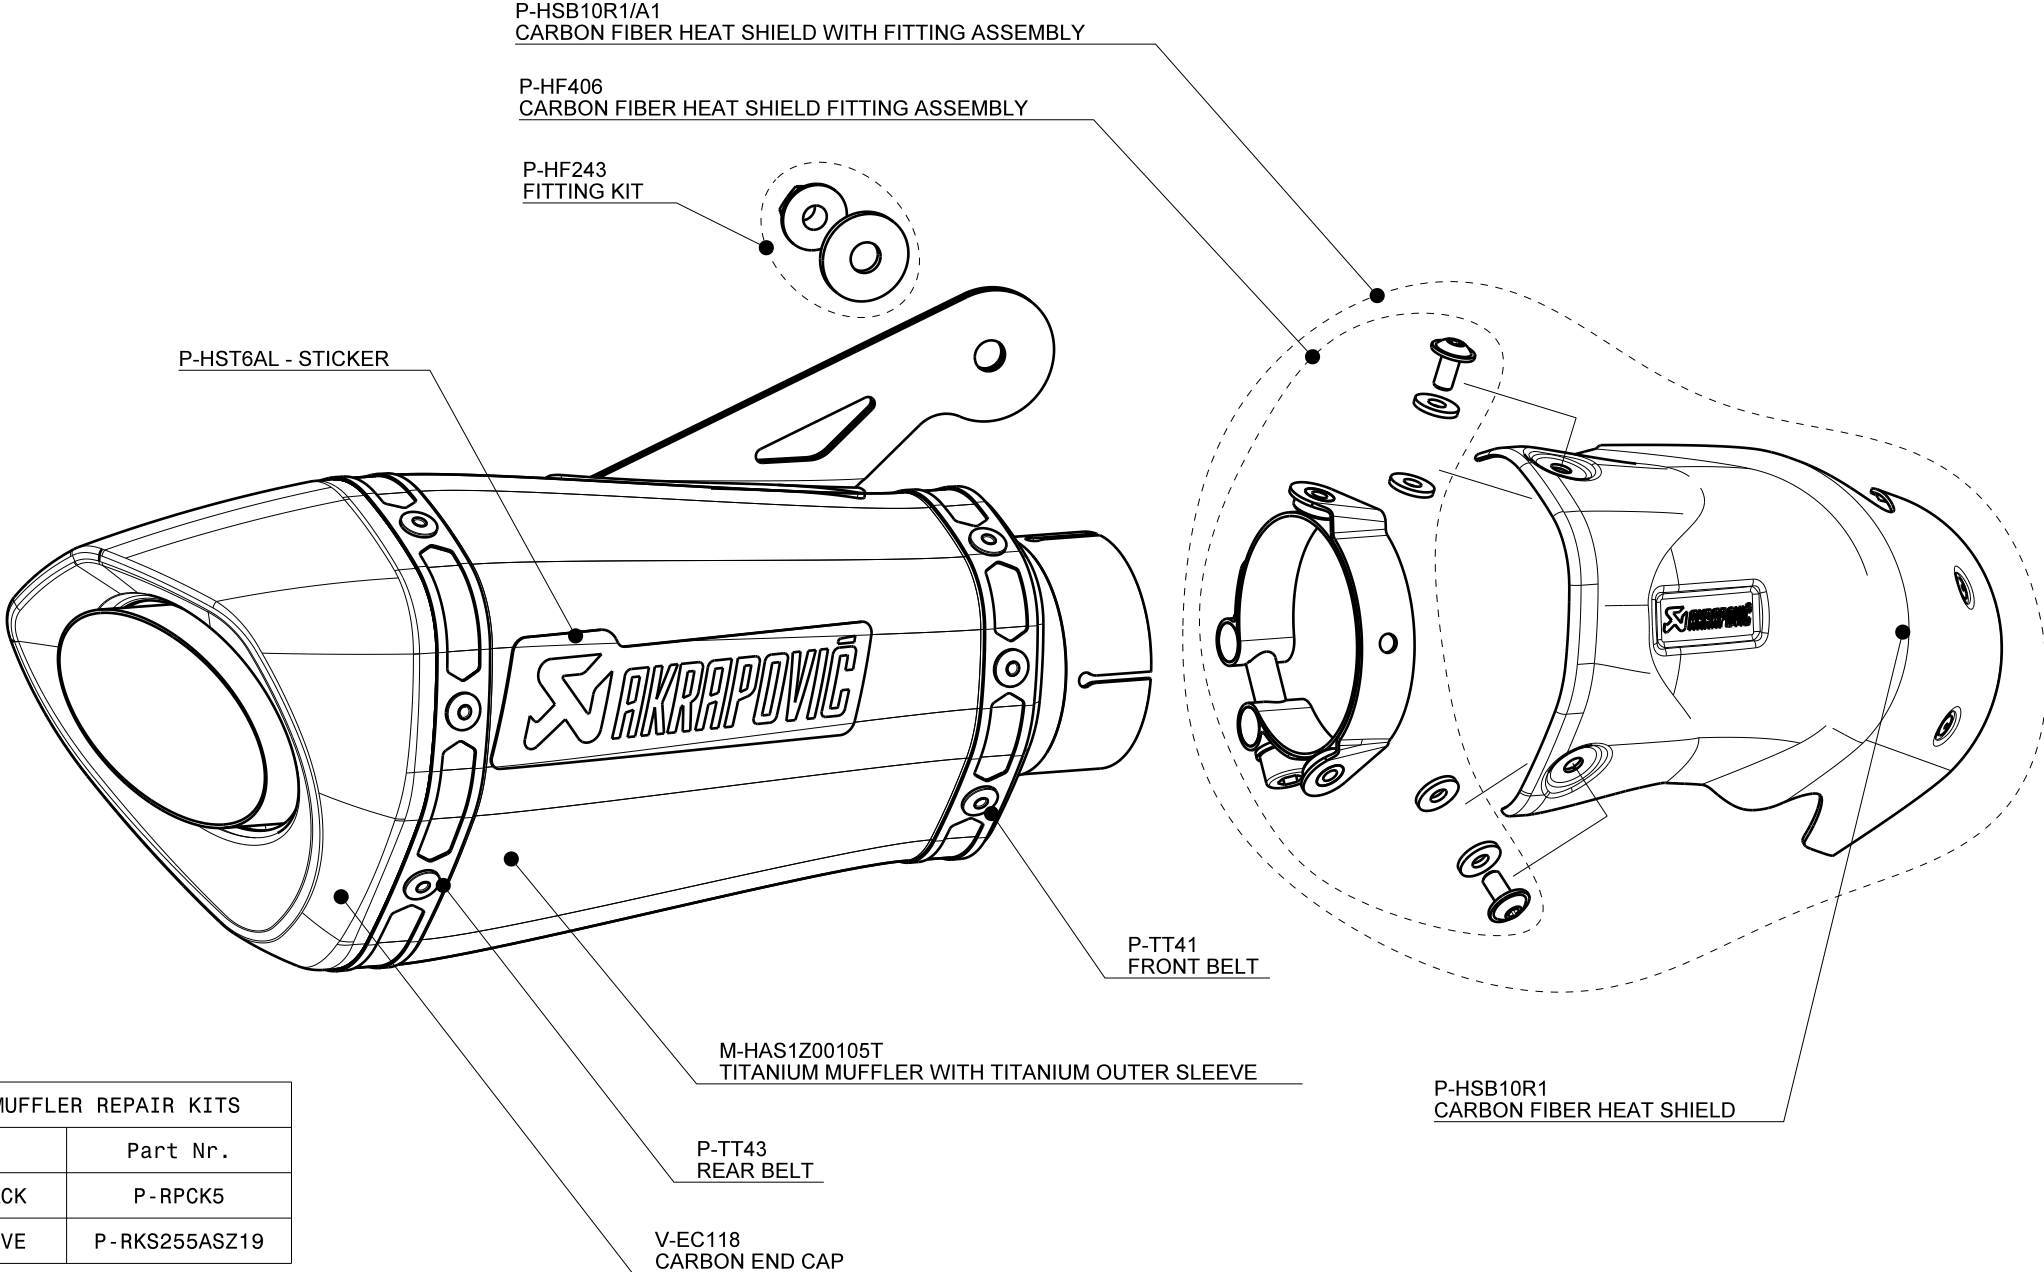

BMW S1000RR/ Slip-on system - low/ Homologated

Product code: S-B10SO1-HASZ

MUFFLER REPAIR KITS	
KIT	Part Nr.
REPACK	P-RPCK5
SLEEVE	P-RKS255ASZ19